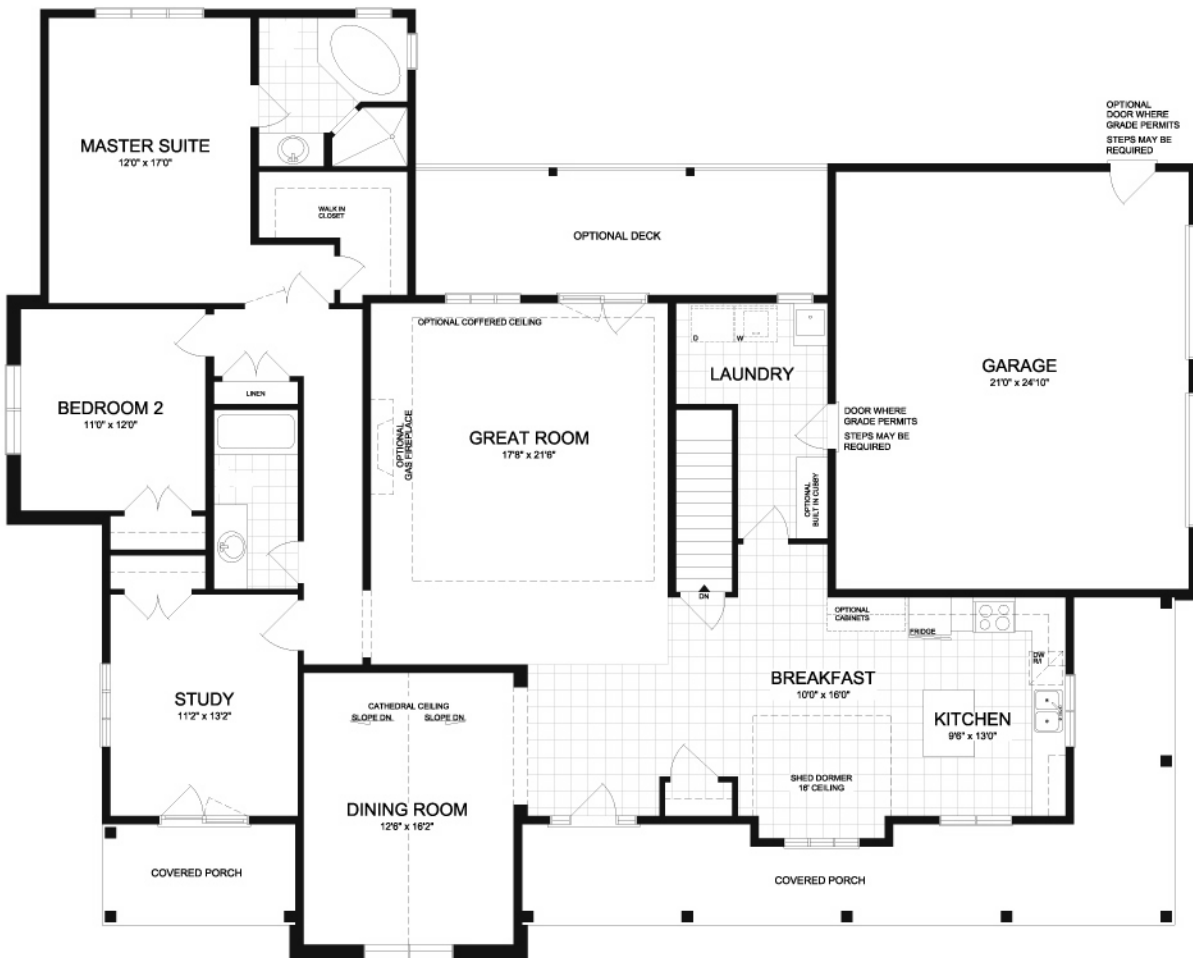

THE
BENNETT
 2151 SQ.FT.

MAIN FLOOR