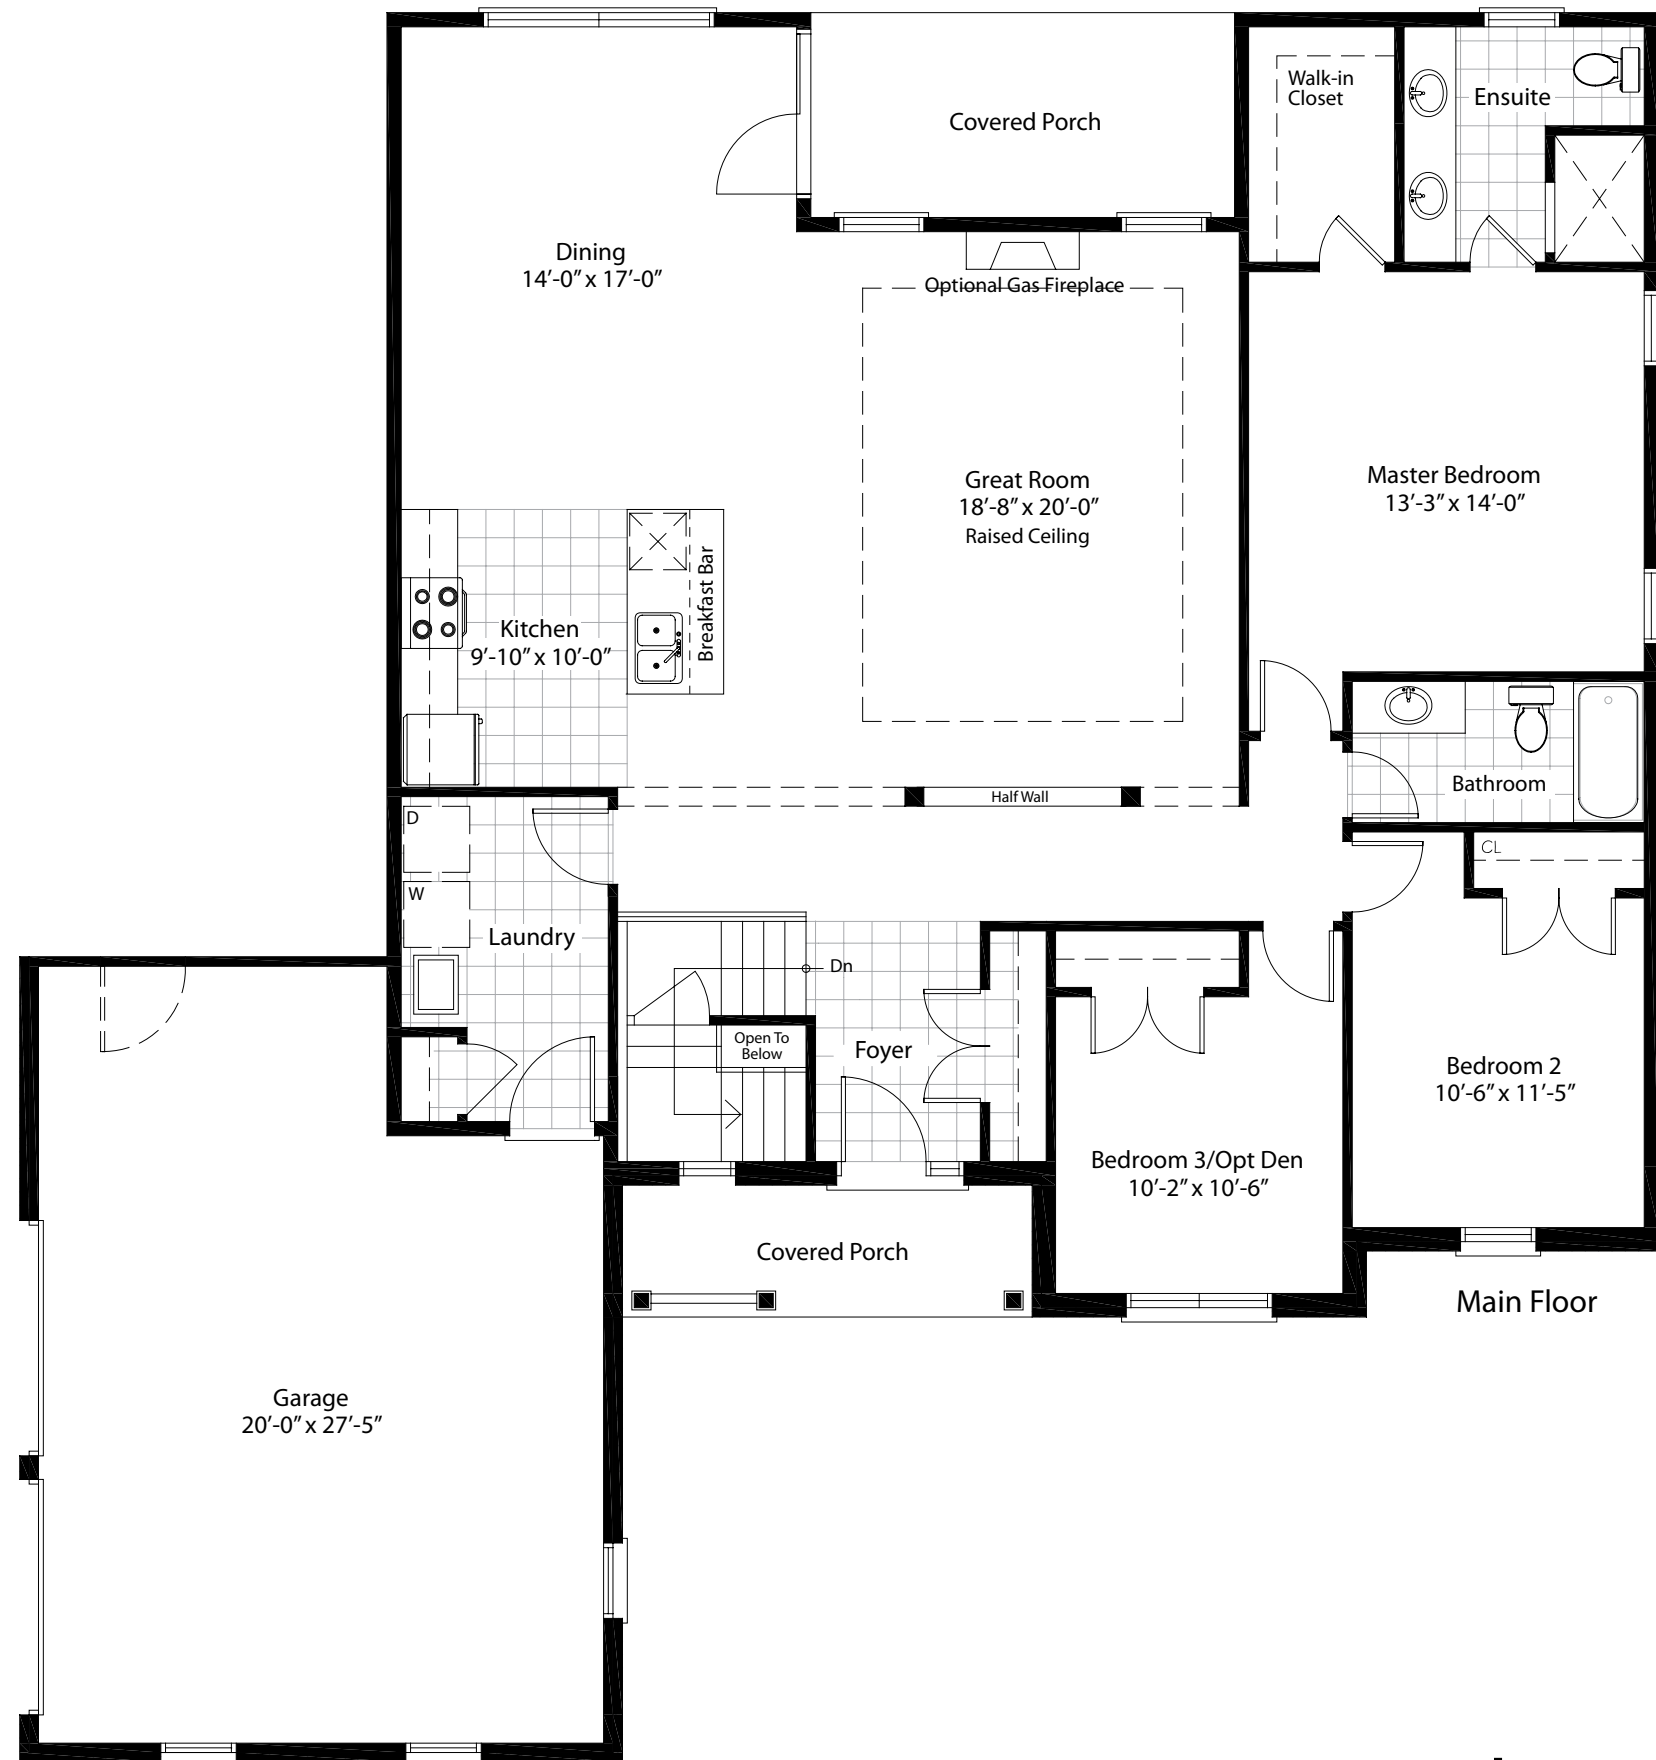

The Natasha • 1,825 sq.ft.

BUILDER OF CANADA'S GREEN HOME OF THE YEAR

The Natasha • 1,825 sq.ft.

Please consult our agent with regards to any alterations. All renderings are artist concepts. E. & O.E.